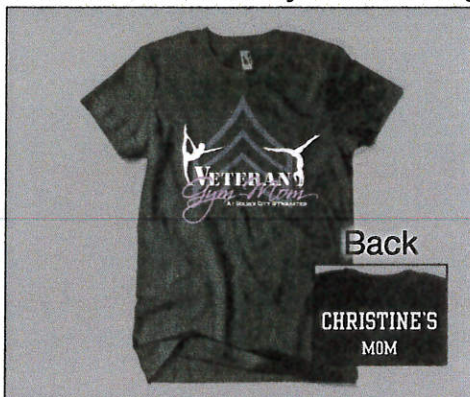

All New 2011-2012 Parent Tee's are coming!

Pre-Order and Save!
\$20*
Personalized
Parent Tees

#GMR - Gymnastics Mom Reg.

#GMF - Gymnastics Mom Fitted

#VGMR - Veteran Gym Mom Reg.

#VGMF - Veteran Gym Mom Fitted

#VGD - Varsity Gym Dad

Pre-Order Form**

Check one or more shirt designs, circle size.

#GMR XS S M L XL 2XL 3XL

#GMF XS S M L XL 2XL 3XL

#VGMR XS S M L XL 2XL 3XL

#VGMF XS S M L XL 2XL 3XL

#VGD XS S M L XL 2XL 3XL